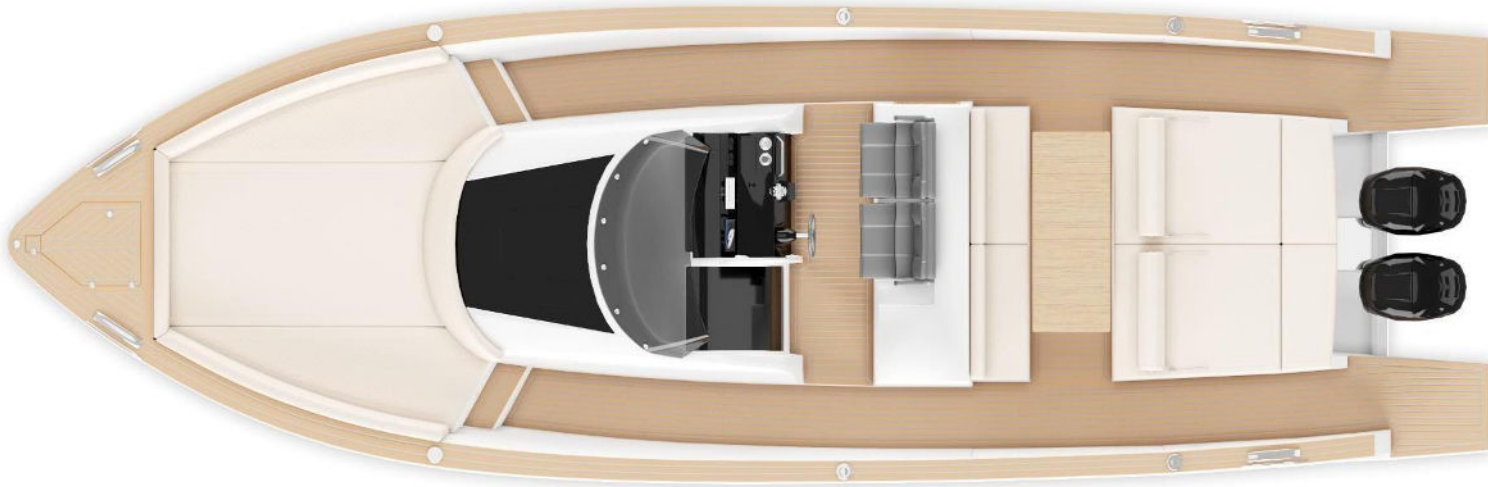

TESORO YACHTS. MODEL T38. TECHNICAL SPECIFICATIONS